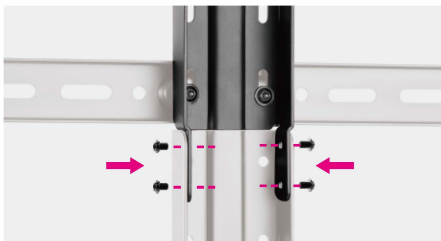

SH 4275B

Contemporary Tabletop TV Stands

Fits most 37"-86" flat & curved TVs

**Slim Simple Design
Strong Hold**

Weight Capacity
40kg/88lbs

Screen Size
37"-86"

VESA Compatible
200x200 300x200 300x300
400x200 400x300
400x400 600x400

Cable Management

Curved TV

Detachable Extension Plate
lengthens the stand to fit larger sized TVs.

Cable Management
creates a neat appearance.

Soft Silicone Pads
protect furniture from scratches or scuffs.