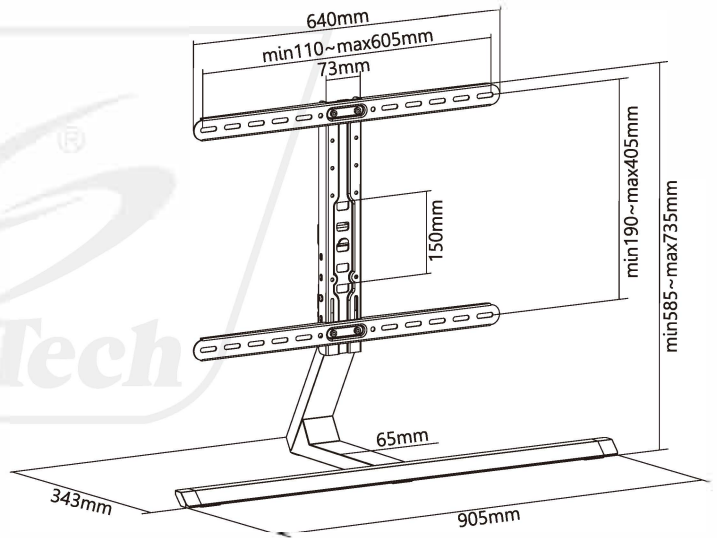

SH 4275B

Contemporary Tabletop TV Stands

Fits most 37"-86" flat & curved TVs

**Slim Simple Design
Strong Hold**

Weight Capacity
40kg/88lbs

Screen Size
37"-86"

VESA Compatible
200x200 300x200 300x300
400x200 400x300
400x400 600x400

Cable Management

Curved TV

Detachable Extension Plate
lengthens the stand to fit larger sized TVs.

Cable Management
creates a neat appearance.

Soft Silicone Pads
protect furniture from scratches or scuffs.